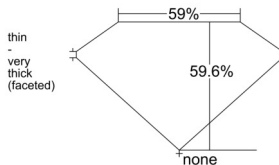

GIA®

FACSIMILE

GIA REPORT 1538964350

Verify this report at GIA.edu

GIA NATURAL DIAMOND DOSSIER®

November 12, 2025
GIA Report Number 1538964350
Shape and Cutting Style ..... Heart Brilliant
Measurements ..... 5.37 x 6.19 x 3.69 mm

GRADING RESULTS

Carat Weight ..... 0.71 carat
Color Grade I
Clarity Grade VS2

ADDITIONAL GRADING INFORMATION

Polish ..... Excellent
Symmetry ..... Excellent
Fluorescence ..... None
Clarity Characteristics ..... Crystal, Cloud
Inscription(s): GIA 1538964350

PROPORTIONS

Profile not to actual proportions

GRADING SCALES

GIA COLOR SCALE		GIA CLARITY SCALE			
COLORLESS	D	VERY VERY SLIGHTLY INCLUDED	FLAWLESS		
	E		INTERNALLY FLAWLESS		
	F	VERY SLIGHTLY INCLUDED	VVS₁		
	G		VVS₂		
	H		VS₁		
	NEAR COLORLESS	I	SLIGHTLY INCLUDED	VS₂	
		J		SI₁	
		FAINT	K	INCLUDED	SI₂
			L		I₁
			M		I₂
VERT LIGHT	N	LIGHT	I₃		
	O				
	P				
	Q				
	R