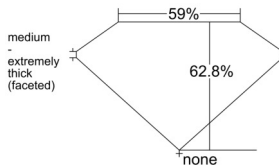

GIA®

FACSIMILE

GIA REPORT 1538907144

Verify this report at GIA.edu

GIA NATURAL DIAMOND DOSSIER®

November 06, 2025
GIA Report Number 1538907144
Shape and Cutting Style ..... Heart Brilliant
Measurements ..... 5.09 x 6.09 x 3.82 mm

GRADING RESULTS

Carat Weight ..... 0.71 carat
Color Grade ..... H
Clarity Grade VVS1

ADDITIONAL GRADING INFORMATION

Polish ..... Excellent
Symmetry ..... Very Good
Fluorescence ..... None
Clarity Characteristics ..... Pinpoint, Feather
Inscription(s): GIA 1538907144

PROPORTIONS

Profile not to actual proportions

GRADING SCALES

GIA COLOR SCALE		GIA CLARITY SCALE	
COLORLESS	D	VERY VERY SLIGHTLY INCLUDED	FLAWLESS
	E		INTERNALLY FLAWLESS
	F		VVS₁
	G		VVS₂
	H		VS₁
	I		VS₂
	J		SI₁
	K		SI₂
	L		I₁
	M		I₂
NEAR COLORLESS	N	SLIGHTLY INCLUDED	I₃
	O		
	P		
	Q		
FAINT	R		
	S		
	T		
	U		
VERY LIGHT	V		
	W		
	X		
	Y		
LIGHT	Z