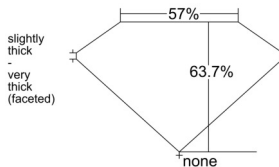

GIA®

FACSIMILE

GIA REPORT 1538894982

Verify this report at GIA.edu

GIA NATURAL DIAMOND DOSSIER®

November 06, 2025
GIA Report Number 1538894982
Shape and Cutting Style ..... Heart Brilliant
Measurements ..... 5.17 x 6.11 x 3.90 mm

GRADING RESULTS

Carat Weight ..... 0.72 carat
Color Grade ..... E
Clarity Grade VS1

ADDITIONAL GRADING INFORMATION

Polish ..... Excellent
Symmetry ..... Very Good
Fluorescence ..... None
Clarity Characteristics..... Crystal, Needle, Cloud, Pinpoint
Inspection(s): GIA 1538894982

PROPORTIONS

Profile not to actual proportions

GRADING SCALES

GIA COLOR SCALE		GIA CLARITY SCALE		
NEAR COLORLESS	D	VERY VERY SLIGHTLY INCLUDED	FLAWLESS	
	E		INTERNALLY FLAWLESS	
	F	VERY SLIGHTLY INCLUDED	VS₁	
	G		VS₂	
	H		VS₁	
	FAINT	I	SLIGHTLY INCLUDED	VS₂
		J		SI₁
		K	INCLUDED	SI₂
		L		I₁
		M		I₂
VERT LIGHT	N	INCLUDED	I₃	
	O			
	P			
	Q			
	R			
LIGHT	S			
	T			
	U			
	V			
	W			
	X			
	Y			
	Z