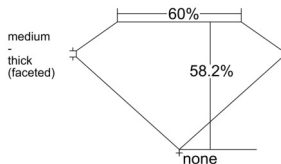

GIA®

FACSIMILE

GIA REPORT 1538890547

Verify this report at GIA.edu

GIA NATURAL DIAMOND DOSSIER®

November 05, 2025
GIA Report Number 1538890547
Shape and Cutting Style ..... Heart Brilliant
Measurements ..... 5.85 x 6.95 x 4.05 mm

GRADING RESULTS

Carat Weight ..... 0.90 carat
Color Grade ..... H
Clarity Grade SI1

ADDITIONAL GRADING INFORMATION

Polish ..... Excellent
Symmetry ..... Very Good
Fluorescence ..... None
Clarity Characteristics ..... Feather, Crystal, Cavity
Inspection(s): GIA 1538890547

PROPORTIONS

Profile not to actual proportions

GRADING SCALES

GIA COLOR SCALE		GIA CLARITY SCALE			
COLORLESS	D	VERY VERY SLIGHTLY INCLUDED	FLAWLESS		
	E		INTERNALLY FLAWLESS		
	F	VERY SLIGHTLY INCLUDED	VVS₁		
	G		VVS₂		
	H		VS₁		
	NEAR COLORLESS	I	SLIGHTLY INCLUDED	VS₂	
		J		SI₁	
		FAINT	K	INCLUDED	SI₂
			L		I₁
			M		I₂
VERT LIGHT	N	INCLUDED	I₃		
	O				
	P				
	Q				
	R				
LIGHT	S				
	T				
	U				
	V				
	W				
X					
Y					
Z