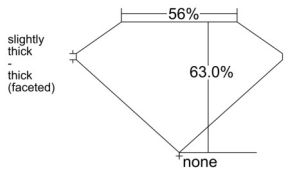

GIA®

FACSIMILE

GIA REPORT 1538879056

Verify this report at GIA.edu

GIA NATURAL DIAMOND DOSSIER®

November 14, 2025
GIA Report Number 1538879056
Shape and Cutting Style ..... Heart Brilliant
Measurements ..... 5.54 x 6.53 x 4.11 mm

GRADING RESULTS

Carat Weight ..... 0.90 carat
Color Grade I
Clarity Grade VS2

ADDITIONAL GRADING INFORMATION

Polish ..... Excellent
Symmetry ..... Very Good
Fluorescence ..... None
Clarity Characteristics ..... Cloud, Crystal
Inscription(s): GIA 1538879056

PROPORTIONS

Profile not to actual proportions

GRADING SCALES

GIA COLOR SCALE		GIA CLARITY SCALE	
COLORLESS	D	VERY VERY SLIGHTLY INCLUDED	FLAWLESS
	E		INTERNALLY FLAWLESS
	F		VVS₁
	G		VVS₂
	H		VS₁
	I		VS₂
	J		SI₁
	K		SI₂
	L		I₁
	M		I₂
NEAR COLORLESS	N	SLIGHTLY INCLUDED	I₃
	O		
	P		
	Q		
FAINT	R		
	S		
	T		
	U		
VERT LIGHT	V		
	W		
	X		
	Y		
LIGHT	Z