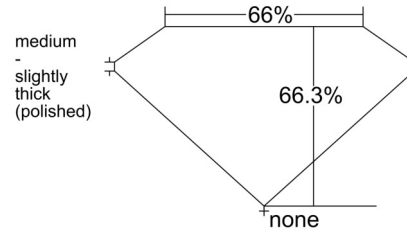

PROPORTIONS

Profile not to actual proportions