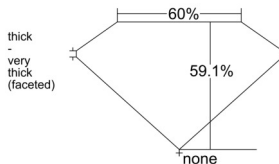

GIA®

FACSIMILE

GIA REPORT 1538837480

Verify this report at GIA.edu

GIA NATURAL DIAMOND DOSSIER®

October 29, 2025
GIA Report Number 1538837480
Shape and Cutting Style ..... Heart Brilliant
Measurements ..... 5.66 x 6.64 x 3.93 mm

GRADING RESULTS

Carat Weight ..... 0.90 carat
Color Grade ..... E
Clarity Grade SI2

ADDITIONAL GRADING INFORMATION

Polish ..... Very Good
Symmetry ..... Very Good
Fluorescence ..... None
Clarity Characteristics..... Cloud, Feather, Crystal
Inspection(s): GIA 1538837480

PROPORTIONS

Profile not to actual proportions

GRADING SCALES

GIA COLOR SCALE		GIA CLARITY SCALE			
COLORLESS	D	VERY VERY SLIGHTLY INCLUDED	FLAWLESS		
	E		INTERNALLY FLAWLESS		
	F		VVS₁		
	G		VVS₂		
	NEAR COLORLESS	H	VERY SLIGHTLY INCLUDED	VS₁	
		I		VS₂	
		FAINT	J	SLIGHTLY INCLUDED	SI₁
			K		SI₂
	L		I₁		
	M		I₂		
N	I₃				
O					
VERT LIGHT	P	INCLUDED			
	Q				
	R				
	S				
	T				
	U				
	V				
LIGHT	W				
	X				
	Y				
	Z