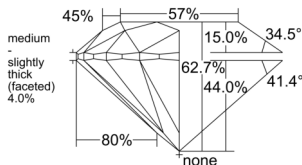

GIA®

FACSIMILE

GIA REPORT 1538809084

Verify this report at GIA.edu

GIA NATURAL DIAMOND DOSSIER®

October 29, 2025
GIA Report Number 1538809084
Shape and Cutting Style ..... Round Brilliant
Measurements ..... 5.64 - 5.67 x 3.55 mm

GRADING RESULTS

Carat Weight ..... 0.70 carat
Color Grade ..... D
Clarity Grade VVS1
Cut Grade ..... Excellent

ADDITIONAL GRADING INFORMATION

Polish ..... Excellent
Symmetry ..... Excellent
Fluorescence ..... None
Clarity Characteristics ..... Pinpoint
Inscription(s): GIA 1538809084

PROPORTIONS

Profile to actual proportions

GRADING SCALES

GIA COLOR SCALE

COLORESS	D
	E
	F
	G
	H
	I
	J
NEAR COLORESS	K
	L
Faint	M
	N
	O
	P
VERY LIGHT	Q
	R
	S
	T
	U
	V
	W
	X
	Y
LIGHT	Z

GIA CLARITY SCALE

FLAWLESS	INTERNAL FLAWLESS	
		FLAWLESS
VERY VERY SLIGHTLY INCLUDED	VERY SLIGHTLY INCLUDED	
		VVS₁
	VVS₂	
SLIGHTLY INCLUDED	INCLUDED	
		VS₁
	VS₂	
	SI₁	
	SI₂	
	I₁	
	I₂	
	I₃	

GIA CUT SCALE

EXCELLENT
VERY GOOD
GOOD
FAIR
POOR