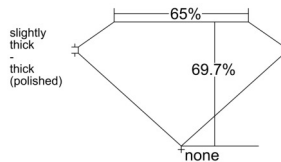

GIA®

FACSIMILE

GIA REPORT 1538806791

Verify this report at GIA.edu

GIA NATURAL DIAMOND DOSSIER®

October 30, 2025
GIA Report Number 1538806791
Shape and Cutting Style ..... **Cut-Cornered Rectangular Modified Brilliant**
Measurements ..... 4.68 x 3.13 x 2.18 mm

GRADING RESULTS

Carat Weight ..... 0.30 carat
Color Grade ..... E
Clarity Grade VS1

ADDITIONAL GRADING INFORMATION

Polish ..... Excellent
Symmetry ..... Very Good
Fluorescence ..... None
Clarity Characteristics ..... Cloud, Pinpoint
Inscription(s): GIA 1538806791

PROPORTIONS

Profile not to actual proportions

GRADING SCALES

GIA COLOR SCALE		GIA CLARITY SCALE			
COLORLESS	D	VERY VERY SLIGHTLY INCLUDED	FLAWLESS		
	E		INTERNALLY FLAWLESS		
	F		VVS₁		
	G		VVS₂		
	NEAR COLORLESS	H	VERY SLIGHTLY INCLUDED	VS₁	
		I		VS₂	
		FAINT	J	SLIGHTLY INCLUDED	SI₁
			K		SI₂
	L		I₁		
	VERT LIGHT		M	INCLUDED	I₂
N			I₃		
O					
P					
LIGHT	Q				
	R				
	S				
	T				
	U				
	Z