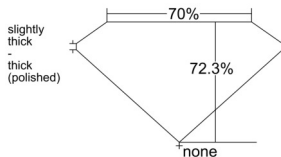

GIA®

FACSIMILE

GIA REPORT 1538786846

Verify this report at GIA.edu

GIA NATURAL DIAMOND DOSSIER®

October 29, 2025
GIA Report Number 1538786846
Shape and Cutting Style ..... Square Modified Brilliant
Measurements ..... 4.65 x 4.63 x 3.35 mm

GRADING RESULTS

Carat Weight ..... 0.63 carat
Color Grade I
Clarity Grade ..... Internally Flawless

ADDITIONAL GRADING INFORMATION

Polish ..... Excellent
Symmetry ..... Excellent
Fluorescence ..... Faint
Clarity Characteristics..... Minor Details of Polish
Inscription(s): GIA 1538786846

PROPORTIONS

Profile not to actual proportions

GRADING SCALES

GIA COLOR SCALE		GIA CLARITY SCALE			
COLORLESS	D	VERY VERY SLIGHTLY INCLUDED	FLAWLESS		
	E		INTERNALLY FLAWLESS		
	F		VVS₁		
	NEAR COLORLESS	G	VERY SLIGHTLY INCLUDED	VVS₂	
		H		VS₁	
		FAINT	I	SLIGHTLY INCLUDED	VS₂
			J		SI₁
			K	SI₂	
	LIGHT	L	INCLUDED	I₁	
		M		I₂	
N		I₃			
O					
P					
Q					
R