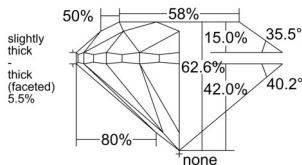

GIA®

FACSIMILE

GIA REPORT 1538785709

Verify this report at GIA.edu

GIA NATURAL DIAMOND DOSSIER®

October 27, 2025
GIA Report Number 1538785709
Shape and Cutting Style ..... Round Brilliant
Measurements ..... 4.97 - 5.00 x 3.12 mm

GRADING RESULTS

Carat Weight ..... 0.50 carat
Color Grade ..... E
Clarity Grade VVS1
Cut Grade ..... Very Good

ADDITIONAL GRADING INFORMATION

Polish ..... Excellent
Symmetry ..... Excellent
Fluorescence ..... Faint
Clarity Characteristics ..... Pinpoint, Feather
Inscription(s): GIA 1538785709

PROPORTIONS

Profile to actual proportions