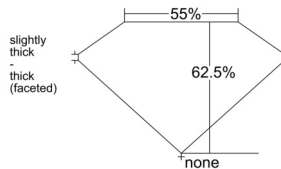

GIA®

FACSIMILE

GIA REPORT 1538776961

Verify this report at GIA.edu

GIA NATURAL DIAMOND DOSSIER®

October 30, 2025
GIA Report Number 1538776961
Shape and Cutting Style ..... Heart Brilliant
Measurements ..... 5.46 x 6.05 x 3.78 mm

GRADING RESULTS

Carat Weight ..... 0.72 carat
Color Grade ..... E
Clarity Grade VS1

ADDITIONAL GRADING INFORMATION

Polish ..... Excellent
Symmetry ..... Excellent
Fluorescence ..... Medium Blue
Clarity Characteristics..... Crystal, Needle, Cloud, Pinpoint
Inscription(s): GIA 1538776961

PROPORTIONS

Profile not to actual proportions

GRADING SCALES

GIA COLOR SCALE		GIA CLARITY SCALE	
COLORLESS	D	VERY VERY SLIGHTLY INCLUDED	FLAWLESS
	E		INTERNALLY FLAWLESS
	F		VVS₁
	G		VVS₂
	H		VS₁
	I		VS₂
	J		SI₁
	K		SI₂
	L		I₁
	M		I₂
NEAR COLORLESS	N	SLIGHTLY INCLUDED	I₃
	O		
	P		
	Q		
FAINT	R		
	S		
	T		
	U		
VERT LIGHT	V		
	W		
	X		
	Y		
LIGHT	Z