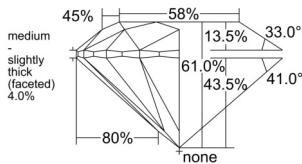

GIA®

FACSIMILE

GIA REPORT 1538769842

Verify this report at GIA.edu

GIA NATURAL DIAMOND DOSSIER®

October 16, 2025
GIA Report Number 1538769842
Shape and Cutting Style ..... Round Brilliant
Measurements ..... 3.96 - 3.98 x 2.42 mm

GRADING RESULTS

Carat Weight ..... 0.23 carat
Color Grade ..... G
Clarity Grade VS2
Cut Grade ..... Excellent

ADDITIONAL GRADING INFORMATION

Polish ..... Excellent
Symmetry ..... Excellent
Fluorescence ..... None
Clarity Characteristics ..... Cloud, Feather
Inscription(s): GIA 1538769842

PROPORTIONS

Profile to actual proportions

GRADING SCALES

GIA COLOR SCALE	GIA CLARITY SCALE	GIA CUT SCALE	
D	FLAWLESS	EXCELLENT	
E	INTERNALLY FLAWLESS		
F		VVS₁	VERY GOOD
G	VVS₂		
H	VS₁	GOOD	
I	VS₂		
J	SI₁	FAIR	
K	SI₂		
L	I₁	POOR	
M	I₂		
N	I₃		
O			
P			
Q			
R			
S			
T			
U			
V			
W			
X			
Y			
Z