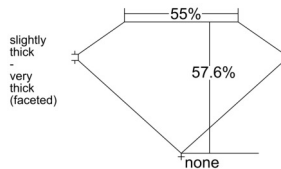

GIA®

FACSIMILE

GIA REPORT 1538757631

Verify this report at GIA.edu

GIA NATURAL DIAMOND DOSSIER®

October 16, 2025
GIA Report Number 1538757631
Shape and Cutting Style ..... Pear Brilliant
Measurements ..... 7.55 x 5.01 x 2.88 mm

GRADING RESULTS

Carat Weight ..... 0.70 carat
Color Grade ..... H
Clarity Grade VS1

ADDITIONAL GRADING INFORMATION

Polish ..... Very Good
Symmetry ..... Very Good
Fluorescence ..... None
Clarity Characteristics..... Crystal, Pinpoint
Inscription(s): GIA 1538757631

PROPORTIONS

Profile not to actual proportions

GRADING SCALES

GIA COLOR SCALE		GIA CLARITY SCALE			
COLORLESS	D	VERY VERY SLIGHTLY INCLUDED	FLAWLESS		
	E		INTERNALLY FLAWLESS		
	F	VERY SLIGHTLY INCLUDED	VVS₁		
	G		VVS₂		
	H		VS₁		
	NEAR COLORLESS	I	SLIGHTLY INCLUDED	VS₂	
		J		SI₁	
		FAINT	K	INCLUDED	SI₂
			L		I₁
			M		I₂
VERT LIGHT	N	LIGHT	I₃		
	O				
	P				
	Q				
	R