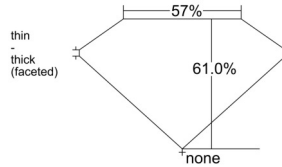

GIA®

FACSIMILE

GIA REPORT 1538729504

Verify this report at GIA.edu

GIA NATURAL DIAMOND DOSSIER®

October 17, 2025
GIA Report Number 1538729504
Shape and Cutting Style ..... Heart Brilliant
Measurements ..... 4.93 x 5.53 x 3.37 mm

GRADING RESULTS

Carat Weight ..... 0.53 carat
Color Grade ..... F
Clarity Grade VVS1

ADDITIONAL GRADING INFORMATION

Polish ..... Excellent
Symmetry ..... Very Good
Fluorescence ..... None
Clarity Characteristics ..... Feather
Inscription(s): GIA 1538729504

PROPORTIONS

Profile not to actual proportions

GRADING SCALES

GIA COLOR SCALE		GIA CLARITY SCALE			
COLORLESS	D	VERY VERY SLIGHTLY INCLUDED	FLAWLESS		
	E		INTERNALLY FLAWLESS		
	F	VERY SLIGHTLY INCLUDED	VVS₁		
	G		VVS₂		
	H		VS₁		
	NEAR COLORLESS	I	SLIGHTLY INCLUDED	VS₂	
		J		SI₁	
		FAINT	K	INCLUDED	SI₂
			L		I₁
			M		I₂
VERT LIGHT	N	LIGHT	I₃		
	O				
	P				
	Q				
	R				
	S				
LIGHT	T				
	U				
	V				
	W				
	X				
Y					
Z