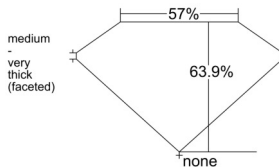

GIA®

FACSIMILE

GIA REPORT 1538713055

Verify this report at GIA.edu

GIA NATURAL DIAMOND DOSSIER®

October 13, 2025
GIA Report Number 1538713055
Shape and Cutting Style ..... Heart Brilliant
Measurements ..... 5.50 x 6.48 x 4.14 mm

GRADING RESULTS

Carat Weight ..... 0.90 carat
Color Grade ..... D
Clarity Grade VVS2

ADDITIONAL GRADING INFORMATION

Polish ..... Excellent
Symmetry ..... Excellent
Fluorescence ..... Faint
Clarity Characteristics..... Pinpoint, Needle
Inscription(s): GIA 1538713055

PROPORTIONS

Profile not to actual proportions

GRADING SCALES

GIA COLOR SCALE		GIA CLARITY SCALE	
COLORLESS	D	VERY VERY SLIGHTLY INCLUDED	FLAWLESS
	E		INTERNALLY FLAWLESS
	F		VVS₁
	G		VVS₂
	H		VS₁
	I		VS₂
	J		SI₁
	K		SI₂
	L		I₁
	M		I₂
NEAR COLORLESS	N	SLIGHTLY INCLUDED	I₃
	O		
	P		
	Q		
FAINT	R	INCLUDED	
	S		
	T		
	U		
VERY LIGHT	V	LIGHT	
	W		
	X		
	Y		
	Z