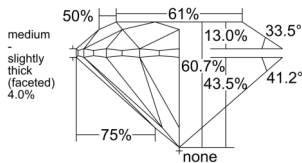

GIA®

FACSIMILE

GIA REPORT 1538685947

Verify this report at GIA.edu

GIA NATURAL DIAMOND DOSSIER®

October 10, 2025
GIA Report Number 1538685947
Shape and Cutting Style ..... Round Brilliant
Measurements ..... 4.30 - 4.33 x 2.62 mm

GRADING RESULTS

Carat Weight ..... 0.30 carat
Color Grade ..... E
Clarity Grade VVS1
Cut Grade ..... Excellent

ADDITIONAL GRADING INFORMATION

Polish ..... Excellent
Symmetry ..... Excellent
Fluorescence ..... Medium Blue
Clarity Characteristics ..... Pinpoint, Cloud, Feather
Inscription(s): GIA 1538685947

PROPORTIONS

Profile to actual proportions