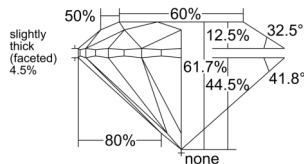

GIA®

FACSIMILE

GIA REPORT 1538673962

Verify this report at gia.edu

GIA NATURAL DIAMOND DOSSIER®

October 10, 2025
GIA Report Number 1538673962
Shape and Cutting Style ..... Round Brilliant
Measurements ..... 5.07 - 5.09 x 3.13 mm

GRADING RESULTS

Carat Weight ..... 0.50 carat
Color Grade ..... D
Clarity Grade VS1
Cut Grade ..... Excellent

ADDITIONAL GRADING INFORMATION

Polish ..... Excellent
Symmetry ..... Excellent
Fluorescence ..... Strong Blue
Clarity Characteristics ..... Feather, Pinpoint
Inscription(s): GIA 1538673962

PROPORTIONS

Profile to actual proportions