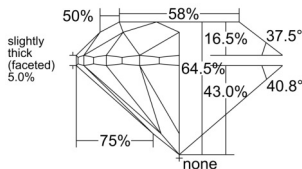

GIA®

FACSIMILE

GIA REPORT 1538672243

Verify this report at GIA.edu

GIA NATURAL DIAMOND DOSSIER®

October 09, 2025
GIA Report Number 1538672243
Shape and Cutting Style ..... Round Brilliant
Measurements ..... 5.78 - 5.82 x 3.74 mm

GRADING RESULTS

Carat Weight ..... 0.80 carat
Color Grade ..... D
Clarity Grade VS2
Cut Grade ..... Very Good

ADDITIONAL GRADING INFORMATION

Polish ..... Excellent
Symmetry ..... Excellent
Fluorescence ..... None
Clarity Characteristics ..... Crystal, Cloud
Inscription(s): GIA 1538672243

PROPORTIONS

Profile to actual proportions

GRADING SCALES

GIA COLOR SCALE	GIA CLARITY SCALE	GIA CUT SCALE
Colorless	Flawless	Excellent
Near Colorless	Internally Flawless	
Faint	VVS₁	Very Good
Very Light	VVS₂	
Light	VS₁	Good
	VS₂	
	S₁	Fair
	S₂	
	I₁	Poor
	I₂	
	I₃