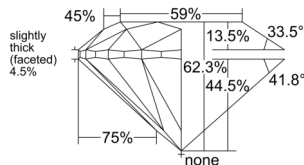

GIA®

FACSIMILE

GIA REPORT 1538666191

Verify this report at GIA.edu

GIA NATURAL DIAMOND DOSSIER®

October 10, 2025
GIA Report Number 1538666191
Shape and Cutting Style ..... Round Brilliant
Measurements ..... 5.36 - 5.39 x 3.35 mm

GRADING RESULTS

Carat Weight ..... 0.60 carat
Color Grade ..... E
Clarity Grade VVS1
Cut Grade ..... Excellent

ADDITIONAL GRADING INFORMATION

Polish ..... Excellent
Symmetry ..... Excellent
Fluorescence ..... None
Clarity Characteristics ..... Pinpoint, Feather
Inscription(s): GIA 1538666191

PROPORTIONS

Profile to actual proportions