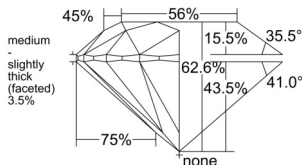

GIA®

FACSIMILE

GIA REPORT 1538655781

Verify this report at GIA.edu

GIA NATURAL DIAMOND DOSSIER®

October 07, 2025
GIA Report Number 1538655781
Shape and Cutting Style ..... Round Brilliant
Measurements ..... 5.07 - 5.11 x 3.19 mm

GRADING RESULTS

Carat Weight ..... 0.51 carat
Color Grade ..... F
Clarity Grade VS1
Cut Grade ..... Excellent

ADDITIONAL GRADING INFORMATION

Polish ..... Excellent
Symmetry ..... Excellent
Fluorescence ..... None
Clarity Characteristics ..... Cloud, Pinpoint
Inscription(s): GIA 1538655781

PROPORTIONS

Profile to actual proportions