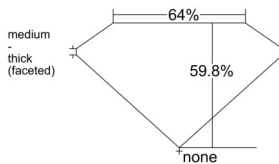

GIA®

FACSIMILE

GIA REPORT 1538639996

Verify this report at GIA.edu

GIA NATURAL DIAMOND DOSSIER®

October 06, 2025
GIA Report Number 1538639996
Shape and Cutting Style ..... Oval Brilliant
Measurements ..... 6.83 x 4.43 x 2.65 mm

GRADING RESULTS

Carat Weight ..... 0.50 carat
Color Grade I
Clarity Grade VS1

ADDITIONAL GRADING INFORMATION

Polish ..... Very Good
Symmetry ..... Very Good
Fluorescence ..... Medium Blue
Clarity Characteristics ..... Crystal, Pinpoint
Inscription(s): GIA 1538639996

PROPORTIONS

Profile not to actual proportions

GRADING SCALES

GIA COLOR SCALE		GIA CLARITY SCALE	
COLORLESS	D	VERY VERY SLIGHTLY INCLUDED	FLAWLESS
	E		INTERNALLY FLAWLESS
	F		VS₁
	G		VS₂
	H		VS₁
	I		VS₂
	J		SI₁
	K		SI₂
	L		I₁
	M		I₂
NEAR COLORLESS	N	SLIGHTLY INCLUDED	I₃
	O		
	P		
	Q		
FAINT	R		
	S		
	T		
	U		
VERT LIGHT	V		
	W		
	X		
	Y		
LIGHT	Z