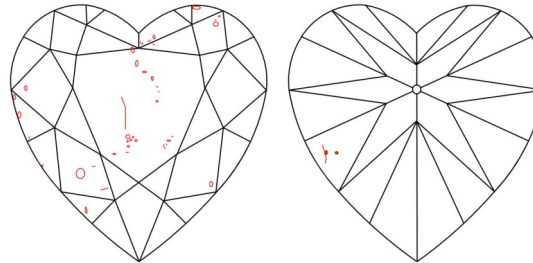

GIA NATURAL DIAMOND GRADING REPORT

October 06, 2025
 GIA Report Number 1538575577
 Shape and Cutting Style Heart Brilliant
 Measurements 5.62 x 6.80 x 4.35 mm

GRADING RESULTS

Carat Weight 1.01 carat
 Color Grade J
 Clarity Grade SI1

ADDITIONAL GRADING INFORMATION

Polish Excellent
 Symmetry Excellent
 Fluorescence Faint
 Inscription(s): GIA 1538575577

Comments: Clouds, pinpoints and surface graining are not shown.

PROPORTIONS

Profile not to actual proportions

CLARITY CHARACTERISTICS

KEY TO SYMBOLS*

-  Feather
-  Crystal
-  Knot
-  Needle

* Red symbols denote internal characteristics (inclusions). Green or black symbols denote external characteristics (blemishes). Diagram is an approximate representation of the diamond, and symbols shown indicate type, position, and approximate size of clarity characteristics. All clarity characteristics may not be shown. Details of finish are not shown.