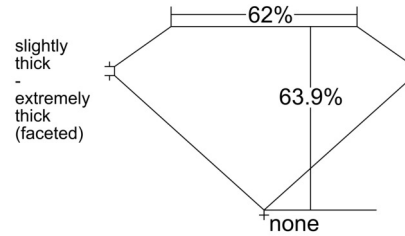

GIA NATURAL DIAMOND GRADING REPORT

October 06, 2025
 GIA Report Number 1538575577
 Shape and Cutting Style Heart Brilliant
 Measurements 5.62 x 6.80 x 4.35 mm

GRADING RESULTS

Carat Weight 1.01 carat
 Color Grade J
 Clarity Grade SI1

ADDITIONAL GRADING INFORMATION

Polish Excellent
 Symmetry Excellent
 Fluorescence Faint
 Inscription(s): GIA 1538575577

Comments: Clouds, pinpoints and surface graining are not shown.

PROPORTIONS

Profile not to actual proportions

CLARITY CHARACTERISTICS

KEY TO SYMBOLS*

-  Feather
-  Crystal
-  Knot
-  Needle

* Red symbols denote internal characteristics (inclusions). Green or black symbols denote external characteristics (blemishes). Diagram is an approximate representation of the diamond, and symbols shown indicate type, position, and approximate size of clarity characteristics. All clarity characteristics may not be shown. Details of finish are not shown.