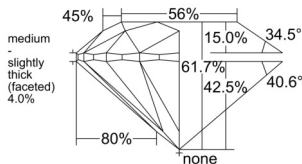

GIA®

FACSIMILE

GIA REPORT 1538525715

Verify this report at GIA.edu

GIA NATURAL DIAMOND DOSSIER®

September 23, 2025
GIA Report Number 1538525715
Shape and Cutting Style ..... Round Brilliant
Measurements ..... 5.17 - 5.19 x 3.19 mm

GRADING RESULTS

Carat Weight ..... 0.53 carat
Color Grade ..... E
Clarity Grade VS1
Cut Grade ..... Excellent

ADDITIONAL GRADING INFORMATION

Polish ..... Excellent
Symmetry ..... Excellent
Fluorescence ..... Faint
Clarity Characteristics ..... Cloud, Pinpoint
Inscription(s): GIA 1538525715

PROPORTIONS

Profile to actual proportions

GRADING SCALES

GIA COLOR SCALE

COLORLESS	D
	E
	F
	G
	H
	I
	J
NEAR COLORLESS	K
	L
FAIN	M
	N
	O
	P
VERY LIGHT	Q
	R
	S
	T
	U
	V
	W
	X
	Y
LIGHT	Z

GIA CLARITY SCALE

	FLAWLESS
	INTERNALLY FLAWLESS
VERY VERY SLIGHTLY INCLUDED	VVS₁
	VVS₂
VERY SLIGHTLY INCLUDED	VS₁
	VS₂
SLIGHTLY INCLUDED	SI₁
	SI₂
INCLUDED	I₁
	I₂
	I₃

GIA CUT SCALE

	EXCELLENT
	VERY GOOD
	GOOD
	FAIR
	POOR