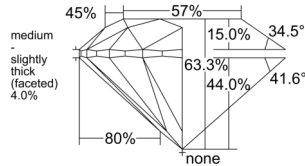

GIA®

FACSIMILE

GIA REPORT 1538523745

Verify this report at GIA.edu

GIA NATURAL DIAMOND DOSSIER®

September 24, 2025
GIA Report Number 1538523745
Shape and Cutting Style ..... Round Brilliant
Measurements ..... 5.27 - 5.30 x 3.34 mm

GRADING RESULTS

Carat Weight ..... 0.57 carat
Color Grade ..... H
Clarity Grade VS1
Cut Grade ..... Excellent

ADDITIONAL GRADING INFORMATION

Polish ..... Excellent
Symmetry ..... Excellent
Fluorescence ..... None
Clarity Characteristics ..... Feather, Pinpoint
Inscription(s): GIA 1538523745

PROPORTIONS

Profile to actual proportions