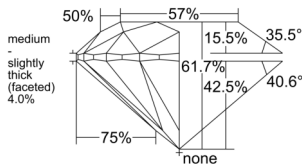

GIA®

FACSIMILE

GIA REPORT 1538493914

Verify this report at GIA.edu

GIA NATURAL DIAMOND DOSSIER®

September 24, 2025
GIA Report Number 1538493914
Shape and Cutting Style ..... Round Brilliant
Measurements ..... 4.73 - 4.75 x 2.93 mm

GRADING RESULTS

Carat Weight ..... 0.40 carat
Color Grade ..... E
Clarity Grade I1
Cut Grade ..... Excellent

ADDITIONAL GRADING INFORMATION

Polish ..... Excellent
Symmetry ..... Excellent
Fluorescence ..... Faint
Clarity Characteristics ..... Cloud, Crystal
Inscription(s): GIA 1538493914

PROPORTIONS

GRADING SCALES

GIA COLOR SCALE	GIA CLARITY SCALE	GIA CUT SCALE	
D	FLAWLESS	EXCELLENT	
E	INTERNALLY FLAWLESS		
F		VVS₁	VERY GOOD
G	VVS₂		
H	VS₁	GOOD	
I	VS₂		
J	SI₁	FAIR	
K	SI₂		
L	I₁	POOR	
M	I₂		
N	I₃		
O			
P			
Q			
R			
S			
T			
U			
V			
W			
X			
Y			
Z