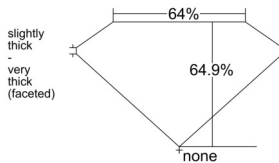

GIA®

FACSIMILE

GIA REPORT 1538471117

Verify this report at GIA.edu

GIA NATURAL DIAMOND DOSSIER®

September 19, 2025
GIA Report Number 1538471117
Shape and Cutting Style ..... Pear Brilliant
Measurements ..... 7.48 x 4.92 x 3.19 mm

GRADING RESULTS

Carat Weight ..... 0.72 carat
Color Grade ..... F
Clarity Grade VS1

ADDITIONAL GRADING INFORMATION

Polish ..... Excellent
Symmetry ..... Excellent
Fluorescence ..... Medium Blue
Clarity Characteristics ..... Crystal, Pinpoint, Cloud
Inscription(s): GIA 1538471117

PROPORTIONS

Profile not to actual proportions

GRADING SCALES

GIA COLOR SCALE		GIA CLARITY SCALE			
COLORLESS	D	VERY VERY SLIGHTLY INCLUDED	FLAWLESS		
	E		INTERNALLY FLAWLESS		
	F	VERY SLIGHTLY INCLUDED	VVS₁		
	G		VVS₂		
	H		VS₁		
	NEAR COLORLESS	I	SLIGHTLY INCLUDED	VS₂	
		J		SI₁	
		FAINT	K	INCLUDED	SI₂
			L		I₁
			M		I₂
VERT LIGHT	N	LIGHT	I₃		
	O				
	P				
	Q				
	R