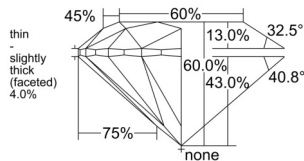

GIA®

FACSIMILE

GIA REPORT 1538453890

Verify this report at GIA.edu

GIA NATURAL DIAMOND DOSSIER®

September 19, 2025
GIA Report Number 1538453890
Shape and Cutting Style ..... Round Brilliant
Measurements ..... 5.73 - 5.76 x 3.45 mm

GRADING RESULTS

Carat Weight ..... 0.70 carat
Color Grade I
Clarity Grade SI2
Cut Grade ..... Excellent

ADDITIONAL GRADING INFORMATION

Polish ..... Excellent
Symmetry ..... Very Good
Fluorescence ..... None
Clarity Characteristics ..... Feather, Cavity
Inscription(s): GIA 1538453890

PROPORTIONS

Profile to actual proportions