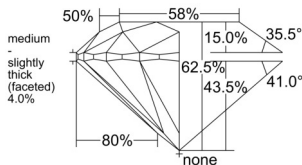

GIA®

FACSIMILE

GIA REPORT 1538283211

Verify this report at GIA.edu

GIA NATURAL DIAMOND DOSSIER®

September 03, 2025
GIA Report Number 1538283211
Shape and Cutting Style ..... Round Brilliant
Measurements ..... 4.40 - 4.42 x 2.76 mm

GRADING RESULTS

Carat Weight ..... 0.33 carat
Color Grade ..... H
Clarity Grade VVS1
Cut Grade ..... Excellent

ADDITIONAL GRADING INFORMATION

Polish ..... Excellent
Symmetry ..... Excellent
Fluorescence ..... Faint
Clarity Characteristics ..... Cloud, Pinpoint, Feather
Inscription(s): GIA 1538283211

PROPORTIONS

GRADING SCALES

GIA COLOR SCALE

COLORED	D
	E
	F
	G
	H
	I
	J
NEAR COLORLESS	K
	L
	M
Faint	N
	O
	P
	Q
	R
	S
	T
	U
	V
	W
	X
	Y
	Z

GIA CLARITY SCALE

FLAWLESS	INTERNAL FLAWLESS	
		FLAWLESS
VERY VERY SLIGHTLY INCLUDED	VVS₁	
	VVS₂	
VERY SLIGHTLY INCLUDED	VS₁	
	VS₂	
SLIGHTLY INCLUDED	SI₁	
	SI₂	
INCLUDED	I₁	
	I₂	
	I₃	

GIA CUT SCALE

EXCELLENT	
	VERY GOOD
GOOD	
FAIR	
POOR