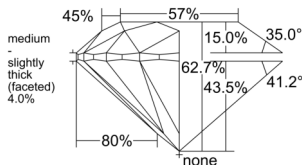

GIA®

FACSIMILE

GIA REPORT 1538257572

Verify this report at GIA.edu

GIA NATURAL DIAMOND DOSSIER®

August 29, 2025
GIA Report Number 1538257572
Shape and Cutting Style ..... Round Brilliant
Measurements ..... 5.35 - 5.39 x 3.37 mm

GRADING RESULTS

Carat Weight ..... 0.60 carat
Color Grade ..... D
Clarity Grade VVS1
Cut Grade ..... Excellent

ADDITIONAL GRADING INFORMATION

Polish ..... Excellent
Symmetry ..... Excellent
Fluorescence ..... Faint
Clarity Characteristics..... Pinpoint, Feather, Indented Natural
Inscription(s): GIA 1538257572

PROPORTIONS

Profile to actual proportions