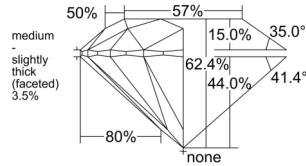

GIA®

FACSIMILE

GIA REPORT 1538205525

Verify this report at GIA.edu

GIA NATURAL DIAMOND DOSSIER®

August 25, 2025
GIA Report Number 1538205525
Shape and Cutting Style ..... Round Brilliant
Measurements ..... 4.71 - 4.74 x 2.95 mm

GRADING RESULTS

Carat Weight ..... 0.40 carat
Color Grade ..... E
Clarity Grade VS2
Cut Grade ..... Excellent

ADDITIONAL GRADING INFORMATION

Polish ..... Excellent
Symmetry ..... Excellent
Fluorescence ..... None
Clarity Characteristics ..... Crystal
Inscription(s): GIA 1538205525

PROPORTIONS

GRADING SCALES

GIA COLOR SCALE	GIA CLARITY SCALE	GIA CUT SCALE	
D	FLAWLESS	EXCELLENT	
E	INTERNALLY FLAWLESS		
F		VVS₁	VERY GOOD
G	VVS₂		
H	VS₁	GOOD	
I	VS₂		
J	SI₁	FAIR	
K	SI₂		
L	I₁	POOR	
M	I₂		
N	I₃		
O			
P			
Q			
R			
S			
T			
U			
V			
W			
X			
Y			
Z