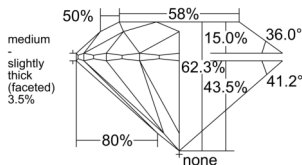

GIA®

FACSIMILE

GIA REPORT 1538197021

Verify this report at GIA.edu

GIA NATURAL DIAMOND DOSSIER®

August 26, 2025
GIA Report Number 1538197021
Shape and Cutting Style ..... Round Brilliant
Measurements ..... 4.29 - 4.30 x 2.68 mm

GRADING RESULTS

Carat Weight ..... 0.30 carat
Color Grade ..... E
Clarity Grade VVS2
Cut Grade ..... Excellent

ADDITIONAL GRADING INFORMATION

Polish ..... Excellent
Symmetry ..... Excellent
Fluorescence ..... None
Clarity Characteristics ..... Pinpoint, Cloud
Inscription(s): GIA 1538197021

PROPORTIONS

GRADING SCALES

GIA COLOR SCALE	GIA CLARITY SCALE	GIA CUT SCALE	
D	FLAWLESS	EXCELLENT	
E	INTERNALLY FLAWLESS		
F		VVS₁	VERY GOOD
G	VVS₂		
H	VS₁	GOOD	
I	VS₂		
J	SI₁	FAIR	
K	SI₂		
L	I₁	POOR	
M			
N			
O	I₂		
P			
Q			
R	I₃		
S			
T			
U			
V			
W			
X			
Y			
Z