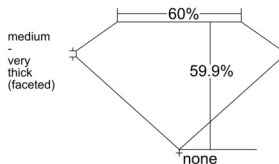

GIA®

FACSIMILE

GIA REPORT 1538164443

Verify this report at GIA.edu

GIA NATURAL DIAMOND DOSSIER®

August 20, 2025
GIA Report Number 1538164443
Shape and Cutting Style ..... Heart Brilliant
Measurements ..... 4.80 x 5.52 x 3.31 mm

GRADING RESULTS

Carat Weight ..... 0.51 carat
Color Grade ..... G
Clarity Grade VS2

ADDITIONAL GRADING INFORMATION

Polish ..... Excellent
Symmetry ..... Excellent
Fluorescence ..... None
Clarity Characteristics ..... Crystal, Feather
Inscription(s): GIA 1538164443

PROPORTIONS

Profile not to actual proportions

GRADING SCALES

GIA COLOR SCALE		GIA CLARITY SCALE	
COLORLESS	D	VERY VERY SLIGHTLY INCLUDED	FLAWLESS
	E		INTERNALLY FLAWLESS
	F		VVS₁
	G		VVS₂
	H		VS₁
	I		VS₂
	J		SI₁
	K		SI₂
	L		I₁
	M		I₂
NEAR COLORLESS	N	SLIGHTLY INCLUDED	I₃
	O		
	P		
	Q		
FAINT	R		
	S		
	T		
	U		
VERY LIGHT	V		
	W		
	X		
	Y		
LIGHT	Z