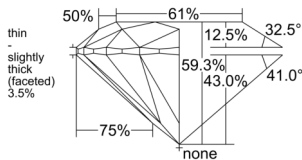

GIA®

FACSIMILE

GIA REPORT 1538155432

Verify this report at GIA.edu

GIA NATURAL DIAMOND DOSSIER®

August 19, 2025
GIA Report Number 1538155432
Shape and Cutting Style ..... Round Brilliant
Measurements ..... 5.17 - 5.20 x 3.08 mm

GRADING RESULTS

Carat Weight ..... 0.50 carat
Color Grade ..... E
Clarity Grade SI2
Cut Grade ..... Excellent

ADDITIONAL GRADING INFORMATION

Polish ..... Excellent
Symmetry ..... Excellent
Fluorescence ..... None
Clarity Characteristics ..... Feather, Crystal
Inscription(s): GIA 1538155432

PROPORTIONS

Profile to actual proportions

GRADING SCALES

GIA COLOR SCALE	GIA CLARITY SCALE	GIA CUT SCALE	
D	FLAWLESS	EXCELLENT	
E	INTERNALLY FLAWLESS		
F		VVS₁	VERY GOOD
G	VVS₂		
H	VS₁	GOOD	
I	VS₂		
J	SI₁	FAIR	
K	SI₂		
L	I₁	POOR	
M			
N			
O	I₂		
P			
Q			
R	I₃		
S			
T			
U			
V			
W			
X			
Y			
Z