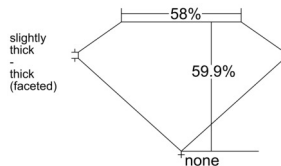

GIA®

FACSIMILE

GIA REPORT 1538145240

Verify this report at GIA.edu

GIA NATURAL DIAMOND DOSSIER®

August 18, 2025
GIA Report Number 1538145240
Shape and Cutting Style ..... Oval Brilliant
Measurements ..... 6.36 x 4.51 x 2.70 mm

GRADING RESULTS

Carat Weight ..... 0.51 carat
Color Grade ..... F
Clarity Grade VVS1

ADDITIONAL GRADING INFORMATION

Polish ..... Excellent
Symmetry ..... Very Good
Fluorescence ..... Faint
Clarity Characteristics..... Pinpoint, Surface Graining
Inscription(s): GIA 1538145240

PROPORTIONS

Profile not to actual proportions

GRADING SCALES

GIA COLOR SCALE		GIA CLARITY SCALE			
COLORLESS	D	VERY VERY SLIGHTLY INCLUDED	FLAWLESS		
	E		INTERNALLY FLAWLESS		
	F	VERY SLIGHTLY INCLUDED	VVS₁		
	G		VVS₂		
	H		VS₁		
	NEAR COLORLESS	I	SLIGHTLY INCLUDED	VS₂	
		J		SI₁	
		FAINT	K	INCLUDED	SI₂
			L		I₁
			M		I₂
VERT LIGHT			N	INCLUDED	I₃
			O		
			P		
	Q				
LIGHT	R				
	S				
	T				
	U				
	V				
	Z