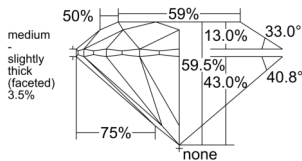

GIA®

FACSIMILE

GIA REPORT 1538135249

Verify this report at GIA.edu

GIA NATURAL DIAMOND DOSSIER®

August 28, 2025
GIA Report Number 1538135249
Shape and Cutting Style ..... Round Brilliant
Measurements ..... 5.43 - 5.46 x 3.24 mm

GRADING RESULTS

Carat Weight ..... 0.58 carat
Color Grade ..... H
Clarity Grade S11
Cut Grade ..... Excellent

ADDITIONAL GRADING INFORMATION

Polish ..... Excellent
Symmetry ..... Excellent
Fluorescence ..... None
Clarity Characteristics..... Cloud, Crystal, Feather
Inscription(s): GIA 1538135249

PROPORTIONS

Profile to actual proportions