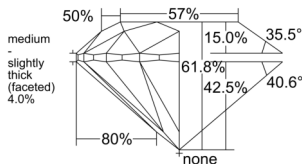

GIA®

FACSIMILE

GIA REPORT 1538127495

Verify this report at GIA.edu

GIA NATURAL DIAMOND DOSSIER®

August 14, 2025
GIA Report Number 1538127495
Shape and Cutting Style ..... Round Brilliant
Measurements ..... 4.41 - 4.44 x 2.74 mm

GRADING RESULTS

Carat Weight ..... 0.33 carat
Color Grade ..... H
Clarity Grade VVS1
Cut Grade ..... Excellent

ADDITIONAL GRADING INFORMATION

Polish ..... Excellent
Symmetry ..... Excellent
Fluorescence ..... Faint
Clarity Characteristics ..... Pinpoint, Feather
Inscription(s): GIA 1538127495

PROPORTIONS

GRADING SCALES

GIA COLOR SCALE	GIA CLARITY SCALE	GIA CUT SCALE	
D	FLAWLESS	EXCELLENT	
E	INTERNALLY FLAWLESS		
F		VVS₁	VERY GOOD
G	VVS₂		
H	VS₁	GOOD	
I	VS₂		
J	SI₁	FAIR	
K	SI₂		
L	I₁	POOR	
M	I₂		
N	I₃		
O			
P			
Q			
R			
S			
T			
U			
V			
W			
X			
Y			
Z