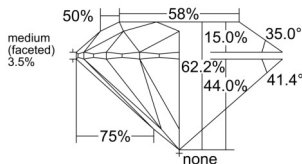

GIA®

FACSIMILE

GIA REPORT 1538096161

Verify this report at GIA.edu

GIA NATURAL DIAMOND DOSSIER®

August 12, 2025
GIA Report Number 1538096161
Shape and Cutting Style ..... Round Brilliant
Measurements ..... 4.98 - 5.02 x 3.11 mm

GRADING RESULTS

Carat Weight ..... 0.47 carat
Color Grade ..... D
Clarity Grade ..... Flawless
Cut Grade ..... Excellent

ADDITIONAL GRADING INFORMATION

Polish ..... Excellent
Symmetry ..... Excellent
Fluorescence ..... None
Clarity Characteristics ..... None
Inscription(s): GIA 1538096161

PROPORTIONS

Profile to actual proportions