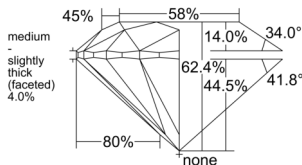

GIA®

FACSIMILE

GIA REPORT 1538081378

Verify this report at GIA.edu

GIA NATURAL DIAMOND DOSSIER®

August 08, 2025
GIA Report Number 1538081378
Shape and Cutting Style ..... Round Brilliant
Measurements ..... 4.38 - 4.41 x 2.74 mm

GRADING RESULTS

Carat Weight ..... 0.32 carat
Color Grade ..... E
Clarity Grade VS1
Cut Grade ..... Excellent

ADDITIONAL GRADING INFORMATION

Polish ..... Excellent
Symmetry ..... Excellent
Fluorescence ..... None
Clarity Characteristics..... Feather, Pinpoint, Cloud
Inscription(s): GIA 1538081378

PROPORTIONS

Profile to actual proportions

GRADING SCALES

GIA COLOR SCALE

COLORESS	D
	E
	F
	G
	H
	I
	J
NEAR COLORESS	K
	L
FANIT	M
	N
	O
	P
VERY LIGHT	Q
	R
	S
	T
	U
	V
	W
	X
	Y
LIGHT	Z

GIA CLARITY SCALE

VERY VERY SLIGHTLY INCLUDED	FLAWLESS
	INTERNALLY FLAWLESS
VERY SLIGHTLY INCLUDED	VVS₁
	VVS₂
SLIGHTLY INCLUDED	VS₁
	VS₂
INCLUDED	SI₁
	SI₂
	I₁
	I₂
	I₃

GIA CUT SCALE

EXCELLENT
VERY GOOD
GOOD
FAIR
POOR