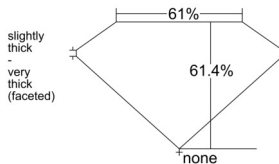

GIA®

FACSIMILE

GIA REPORT 1537990860

Verify this report at GIA.edu

GIA NATURAL DIAMOND DOSSIER®

November 13, 2025
GIA Report Number 1537990860
Shape and Cutting Style ..... Heart Brilliant
Measurements ..... 5.44 x 6.12 x 3.76 mm

GRADING RESULTS

Carat Weight ..... 0.72 carat
Color Grade I
Clarity Grade VVS1

ADDITIONAL GRADING INFORMATION

Polish ..... Excellent
Symmetry ..... Excellent
Fluorescence ..... None
Clarity Characteristics ..... Pinpoint
Inscription(s): GIA 1537990860

PROPORTIONS

Profile not to actual proportions

GRADING SCALES

GIA COLOR SCALE		GIA CLARITY SCALE			
COLORLESS	D	VERY VERY SLIGHTLY INCLUDED	FLAWLESS		
	E		INTERNALLY FLAWLESS		
	F		VVS₁		
	G		VVS₂		
	NEAR COLORLESS	H	VERY SLIGHTLY INCLUDED	VS₁	
		I		VS₂	
		FAINT	J	SLIGHTLY INCLUDED	SI₁
			K		SI₂
	L		I₁		
	VERT LIGHT		M	INCLUDED	I₂
N			I₃		
O					
P					
LIGHT	Q				
	R				
	S				
	T				
	U				
	Z