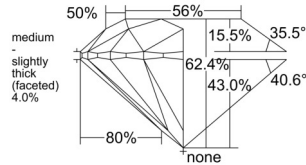

GIA®

FACSIMILE

GIA REPORT 1537980623

Verify this report at GIA.edu

GIA NATURAL DIAMOND DOSSIER®

November 13, 2025
GIA Report Number 1537980623
Shape and Cutting Style ..... Round Brilliant
Measurements ..... 5.37 - 5.40 x 3.36 mm

GRADING RESULTS

Carat Weight ..... 0.60 carat
Color Grade ..... G
Clarity Grade VS1
Cut Grade ..... Excellent

ADDITIONAL GRADING INFORMATION

Polish ..... Excellent
Symmetry ..... Excellent
Fluorescence ..... None
Clarity Characteristics..... Crystal, Cloud, Feather, Pinpoint
Inspection(s): GIA 1537980623

PROPORTIONS

GRADING SCALES

GIA COLOR SCALE	GIA CLARITY SCALE	GIA CUT SCALE	
COLOURLESS D	FLAWLESS	EXCELLENT	
E	INTERNALLY FLAWLESS		
F		VVS₁	VERY GOOD
G	VVS₂		
H	VS₁	GOOD	
I	VS₂		
J	SI₁	FAIR	
K	SI₂		
L	I₁	POOR	
M	I₂		
N	I₃		
O			
P			
Q			
R			
S			
T			
U			
V			
W			
X			
Y			
Z