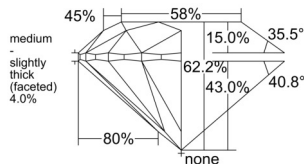

GIA®

FACSIMILE

GIA REPORT 1537969486

Verify this report at GIA.edu

GIA NATURAL DIAMOND DOSSIER®

November 11, 2025
GIA Report Number 1537969486
Shape and Cutting Style ..... Round Brilliant
Measurements ..... 4.41 - 4.43 x 2.75 mm

GRADING RESULTS

Carat Weight ..... 0.33 carat
Color Grade L
Clarity Grade S11
Cut Grade ..... Excellent

ADDITIONAL GRADING INFORMATION

Polish ..... Excellent
Symmetry ..... Excellent
Fluorescence ..... None
Clarity Characteristics ..... Feather, Crystal, Cloud
Inspection(s): GIA 1537969486

PROPORTIONS

GRADING SCALES

GIA COLOR SCALE

COLORESS	D
	E
	F
	G
	H
	I
	J
NEAR COLORESS	K
	L
FANIT	M
	N
	O
	P
	Q
VERY LIGHT	R
	S
	T
	U
	V
	W
	X
	Y
LIGHT	Z

GIA CLARITY SCALE

FLAWLESS	INTERNAL FLAWLESS	
		FLAWLESS
VERY VERY SLIGHTLY INCLUDED	VERY SLIGHTLY INCLUDED	
		VVS₁
	VVS₂	
SLIGHTLY INCLUDED	INCLUDED	
		VS₁
	VS₂	
	SI₁	
	SI₂	
	I₁	
	I₂	
	I₃	

GIA CUT SCALE

EXCELLENT
VERY GOOD
GOOD
FAIR
POOR