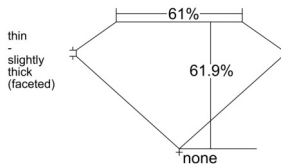

GIA®

FACSIMILE

GIA REPORT 1537961171

Verify this report at GIA.edu

GIA NATURAL DIAMOND DOSSIER®

November 11, 2025
GIA Report Number 1537961171
Shape and Cutting Style ..... Pear Brilliant
Measurements ..... 7.32 x 4.63 x 2.86 mm

GRADING RESULTS

Carat Weight ..... 0.55 carat
Color Grade I
Clarity Grade VS1

ADDITIONAL GRADING INFORMATION

Polish ..... Excellent
Symmetry ..... Very Good
Fluorescence ..... Faint
Clarity Characteristics ..... Cloud
Inscription(s): GIA 1537961171

PROPORTIONS

Profile not to actual proportions

GRADING SCALES

GIA COLOR SCALE		GIA CLARITY SCALE	
COLORLESS	D	VERY VERY SLIGHTLY INCLUDED	FLAWLESS
	E		INTERNALLY FLAWLESS
	F		VVS₁
	G		VVS₂
	H		VS₁
	I		VS₂
	J		SI₁
	K		SI₂
	L		I₁
	M		I₂
NEAR COLORLESS	N	SLIGHTLY INCLUDED	I₃
	O		
	P		
	Q		
FAINT	R	INCLUDED	
	S		
	T		
	U		
VERT LIGHT	V	INCLUDED	
	W		
	X		
	Y		
LIGHT	Z