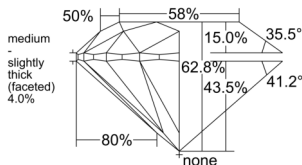

GIA®

FACSIMILE

GIA REPORT 1537960414

Verify this report at GIA.edu

GIA NATURAL DIAMOND DOSSIER®

November 10, 2025
GIA Report Number 1537960414
Shape and Cutting Style ..... Round Brilliant
Measurements ..... 5.03 - 5.07 x 3.17 mm

GRADING RESULTS

Carat Weight ..... 0.50 carat
Color Grade ..... E
Clarity Grade VVS2
Cut Grade ..... Excellent

ADDITIONAL GRADING INFORMATION

Polish ..... Excellent
Symmetry ..... Excellent
Fluorescence ..... None
Clarity Characteristics ..... Needle
Inscription(s): GIA 1537960414

PROPORTIONS

GRADING SCALES

GIA COLOR SCALE	GIA CLARITY SCALE	GIA CUT SCALE	
D	FLAWLESS	EXCELLENT	
E	INTERNALLY FLAWLESS		
F		VVS₁	VERY GOOD
G	VVS₂		
H	VS₁	GOOD	
I	VS₂		
J	SI₁	FAIR	
K	SI₂		
L	I₁	POOR	
M	I₂		
N	I₃		
O			
P			
Q			
R			
S			
T			
U			
V			
W			
X			
Y			
Z