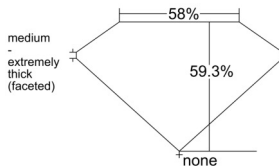

GIA®

FACSIMILE

GIA REPORT 1537903261

Verify this report at GIA.edu

GIA NATURAL DIAMOND DOSSIER®

November 06, 2025
GIA Report Number 1537903261
Shape and Cutting Style ..... Heart Brilliant
Measurements ..... 5.33 x 6.18 x 3.66 mm

GRADING RESULTS

Carat Weight ..... 0.70 carat
Color Grade ..... F
Clarity Grade VS2

ADDITIONAL GRADING INFORMATION

Polish ..... Excellent
Symmetry ..... Very Good
Fluorescence ..... Faint
Clarity Characteristics..... Cloud, Crystal
Inscription(s): GIA 1537903261

PROPORTIONS

Profile not to actual proportions

GRADING SCALES

GIA COLOR SCALE		GIA CLARITY SCALE			
COLORLESS	D	VERY VERY SLIGHTLY INCLUDED	FLAWLESS		
	E		INTERNALLY FLAWLESS		
	F	VERY SLIGHTLY INCLUDED	VVS₁		
	G		VVS₂		
	H		VS₁		
	NEAR COLORLESS	I	SLIGHTLY INCLUDED	VS₂	
		J		SI₁	
		FAINT	K	INCLUDED	SI₂
			L		I₁
	M		I₂		
VERT LIGHT	N		INCLUDED	I₃	
	O				
	P				
	Q				
LIGHT	R				
	S				
	T				
	U				
	V				
	Z