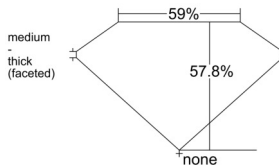

GIA®

FACSIMILE

GIA REPORT 1537901818

Verify this report at GIA.edu

GIA NATURAL DIAMOND DOSSIER®

November 06, 2025
GIA Report Number 1537901818
Shape and Cutting Style ..... Heart Brilliant
Measurements ..... 4.80 x 5.68 x 3.28 mm

GRADING RESULTS

Carat Weight ..... 0.51 carat
Color Grade ..... G
Clarity Grade VS1

ADDITIONAL GRADING INFORMATION

Polish ..... Excellent
Symmetry ..... Very Good
Fluorescence ..... None
Clarity Characteristics ..... Crystal
Inscription(s): GIA 1537901818

PROPORTIONS

Profile not to actual proportions

GRADING SCALES

GIA COLOR SCALE		GIA CLARITY SCALE			
COLORLESS	D	VERY VERY SLIGHTLY INCLUDED	FLAWLESS		
	E		INTERNALLY FLAWLESS		
	F	VERY SLIGHTLY INCLUDED	VVS₁		
	G		VVS₂		
	H		VS₁		
	NEAR COLORLESS	I	SLIGHTLY INCLUDED	VS₂	
		J		SI₁	
		FAINT	K	INCLUDED	SI₂
			L		I₁
			M		I₂
VERT LIGHT	N	LIGHT	I₃		
	O				
	P				
	Q				
	R