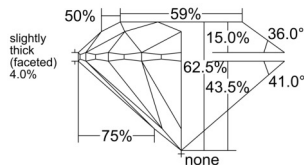

GIA®

FACSIMILE

GIA REPORT 1537884992

Verify this report at GIA.edu

GIA NATURAL DIAMOND DOSSIER®

November 03, 2025
GIA Report Number 1537884992
Shape and Cutting Style ..... Round Brilliant
Measurements ..... 5.63 - 5.66 x 3.53 mm

GRADING RESULTS

Carat Weight ..... 0.70 carat
Color Grade ..... F
Clarity Grade SI2
Cut Grade ..... Excellent

ADDITIONAL GRADING INFORMATION

Polish ..... Excellent
Symmetry ..... Excellent
Fluorescence ..... None
Clarity Characteristics..... Crystal, Cloud, Feather
Inscription(s): GIA 1537884992

PROPORTIONS

Profile to actual proportions

GRADING SCALES

GIA COLOR SCALE	GIA CLARITY SCALE	GIA CUT SCALE	
D	FLAWLESS	EXCELLENT	
E	INTERNALLY FLAWLESS		
F		VVS₁	VERY GOOD
G	VVS₂		
H	VS₁	GOOD	
I	VS₂		
J	SI₁	FAIR	
K	SI₂		
L	I₁	POOR	
M	I₂		
N	I₃		
O			
P			
Q			
R			
S			
T			
U			
V			
W			
X			
Y			
Z