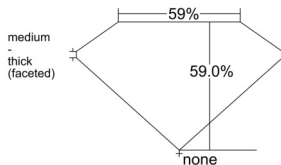

GIA®

FACSIMILE

GIA REPORT 1537838519

Verify this report at GIA.edu

GIA NATURAL DIAMOND DOSSIER®

October 29, 2025
GIA Report Number 1537838519
Shape and Cutting Style ..... Heart Brilliant
Measurements ..... 5.35 x 6.18 x 3.65 mm

GRADING RESULTS

Carat Weight ..... 0.70 carat
Color Grade ..... F
Clarity Grade VS1

ADDITIONAL GRADING INFORMATION

Polish ..... Excellent
Symmetry ..... Excellent
Fluorescence ..... Medium Blue
Clarity Characteristics ..... Feather, Pinpoint
Inscription(s): GIA 1537838519

PROPORTIONS

Profile not to actual proportions

GRADING SCALES

GIA COLOR SCALE		GIA CLARITY SCALE	
COLORLESS	D	VERY VERY SLIGHTLY INCLUDED	FLAWLESS
	E		INTERNALLY FLAWLESS
	F		VVS₁
	G		VVS₂
	H		VS₁
	I		VS₂
	J		SI₁
	K		SI₂
	L		I₁
	M		I₂
NEAR COLORLESS	N	SLIGHTLY INCLUDED	I₃
	O		
	P		
	Q		
FAINT	R		
	S		
	T		
	U		
VERY LIGHT	V		
	W		
	X		
	Y		
LIGHT	Z