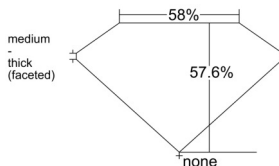

GIA®

FACSIMILE

GIA REPORT 1537837426

Verify this report at gia.edu

GIA NATURAL DIAMOND DOSSIER®

October 30, 2025
GIA Report Number 1537837426
Shape and Cutting Style ..... Heart Brilliant
Measurements ..... 5.91 x 6.87 x 3.96 mm

GRADING RESULTS

Carat Weight ..... 0.93 carat
Color Grade I
Clarity Grade ..... Internally Flawless

ADDITIONAL GRADING INFORMATION

Polish ..... Excellent
Symmetry ..... Excellent
Fluorescence ..... None
Clarity Characteristics..... Minor Details of Polish
Inscription(s): GIA 1537837426

PROPORTIONS

Profile not to actual proportions

GRADING SCALES

GIA COLOR SCALE		GIA CLARITY SCALE			
COLORLESS	D	VERY VERY SLIGHTLY INCLUDED	FLAWLESS		
	E		INTERNALLY FLAWLESS		
	F	VERY SLIGHTLY INCLUDED	VVS₁		
	G		VVS₂		
	H		VS₁		
	NEAR COLORLESS	I	SLIGHTLY INCLUDED	VS₂	
		J		SI₁	
		FAINT	K	INCLUDED	SI₂
			L		I₁
			M		I₂
VERT LIGHT	N	LIGHT	I₃		
	O				
	P				
	Q				
	R