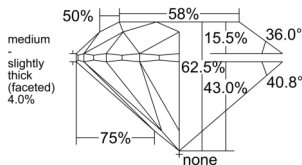

GIA®

FACSIMILE

GIA REPORT 1537802326

Verify this report at GIA.edu

GIA NATURAL DIAMOND DOSSIER®

October 27, 2025
GIA Report Number 1537802326
Shape and Cutting Style ..... Round Brilliant
Measurements ..... 5.61 - 5.66 x 3.52 mm

GRADING RESULTS

Carat Weight ..... 0.70 carat
Color Grade ..... J
Clarity Grade S11
Cut Grade ..... Excellent

ADDITIONAL GRADING INFORMATION

Polish ..... Excellent
Symmetry ..... Excellent
Fluorescence ..... None
Clarity Characteristics ..... Crystal
Inscription(s): GIA 1537802326

PROPORTIONS

GRADING SCALES

GIA COLOR SCALE

COLOREDNESS	D
	E
	F
	G
	H
	I
	J
NEAR COLORLESS	K
	L
FAIN	M
	N
	O
	P
VERY LIGHT	Q
	R
	S
	T
	U
	V
	W
	X
	Y
LIGHT	Z

GIA CLARITY SCALE

FLAWLESS	VERY VERY SLIGHTLY INCLUDED	VS₁	VS₂	SLIGHTLY INCLUDED	SI₁	SI₂	I₁	I₂	I₃	
										INTERNALLY FLAWLESS

GIA CUT SCALE

EXCELLENT
VERY GOOD
GOOD
FAIR
POOR